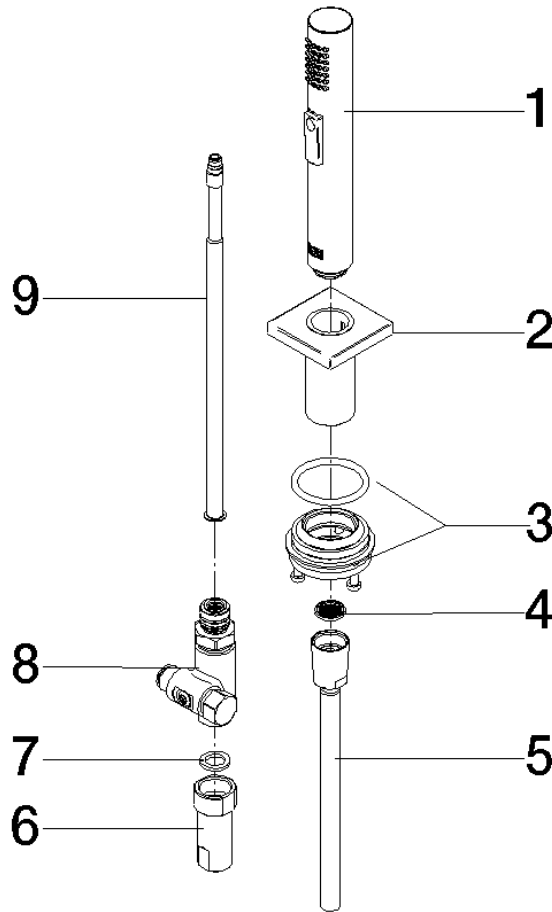

Rinsing spray set - Chrome

27 723 970

- with angular rosette
- spray flow
- automatic spout/shower diverter
- height of mixer mm
- hole diameter rinsing spray 32mm
- fabric braided hose 1500 mm
- sprayface with anti-scaling system
- lead-free

Can only be combined with 33826680, 32815680.

Intrinsic protection against back flow.

	Chrome	27 723 970-00
	Brushed Platinum	27 723 970-06
	Platinum	27 723 970-08
	Dark Chrome	27 723 970-19
	Brushed Durabronze (23kt Gold)	27 723 970-28
	Brushed Champagne (22kt Gold)	27 723 970-46
	Champagne (22kt Gold)	27 723 970-47
	Brushed Dark Platinum	27 723 970-99

Rinsing spray set - Chrome

27 723 970

mm [inches]

Rinsing spray set - Chrome

27 723 970

Parts for other finishes can be found here: [Brushed Platinum](#)

Spare parts list

No.	Item Number	Name	Quantity used	Delivery time
1	04 12 11 158 00-00	shower	1	10
2	90 27 78 011 00-00	shaft	1	-
Spare part can no longer be ordered, please order the replacement item				
3	90 30 10 058 00 90	fixing set	1	10
4	09 23 01 039 90	sieve	1	2
5	90 30 02 062 00-00	hose	1	2
6	90 24 03 241 00 90	nipple	1	2
7	90 14 20 026 00 90	seal	1	2
8	90 17 09 046 12 90	diverter	1	2
9	90 28 20 068 00 90	connection	1	2